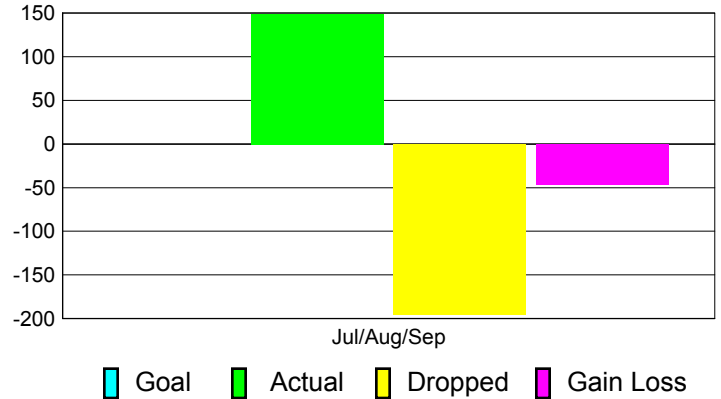

Membership Results 2012-2013

Goal, New, Dropped, Gain/Loss