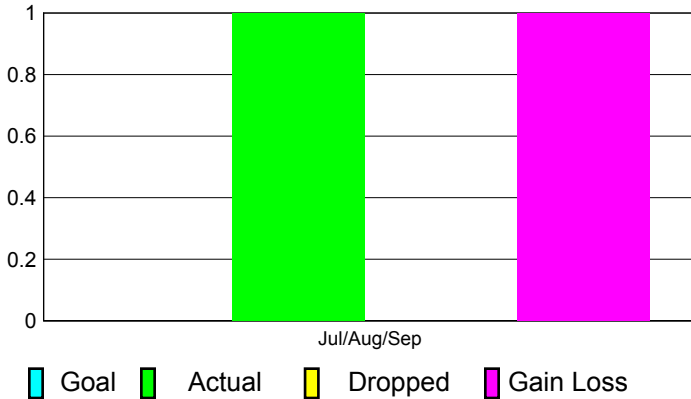

2012-2013 GMT Reports for District (or Undistricted) **District 317 D**

GMT: **M NAGARAJAN**

Location: **INDIA**

GMT CA: **6**

CLUBS

**Club Results
2012-2013**

**Clubs
2011-2012**

Month	New Club Goal	Actual New Clubs	Actual Dropped Clubs	Gain/Loss of Clubs	Gain/Loss of Clubs
Jul/Aug/Sep		1	0	1	0
Totals		1	0	1	0

Club Results 2012-2013

Goal, New, Dropped, Gain/Loss

Comparison of Club Gain/Loss

Current Year Compared to the Previous Year

YTD Status Quo Clubs 2012-2013

Status Quo Clubs Compared to Status Quo Members

MEMBERSHIP