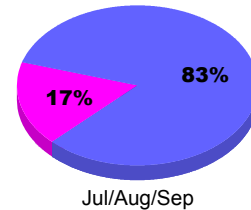

**Membership Results
2012-2013**

**Membership
2011-2012**

Month	Net Memb Goal	Actual New Memb	Actual Dropped Memb	Gain/Loss of Memb	Gain/Loss of Memb
Jul/Aug/Sep		149	-196	-47	33
Totals		149	-196	-47	33

Membership Results 2012-2013

Goal, New, Dropped, Gain/Loss

Comparison of Membership Gain/Loss

Current Year Compared to the Previous Year

Gender Comparison 2012-2013

Male Female