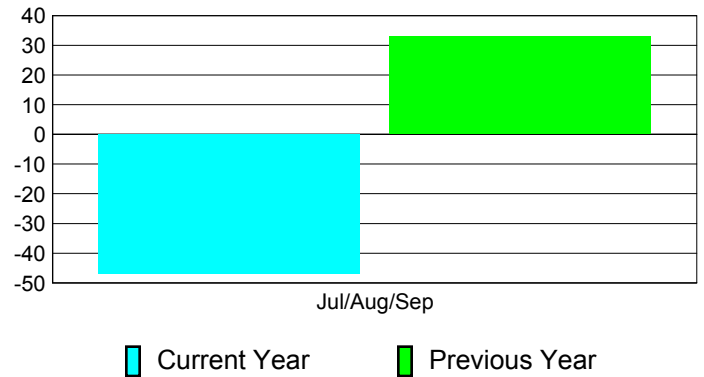

**Membership Results
2012-2013**

**Membership
2011-2012**

Month	Net Memb Goal	Actual New Memb	Actual Dropped Memb	Gain/Loss of Memb	Gain/Loss of Memb
Jul/Aug/Sep		149	-196	-47	33
Totals		149	-196	-47	33

Membership Results 2012-2013

Goal, New, Dropped, Gain/Loss

Comparison of Membership Gain/Loss

Current Year Compared to the Previous Year

Gender Comparison 2012-2013

Male Female